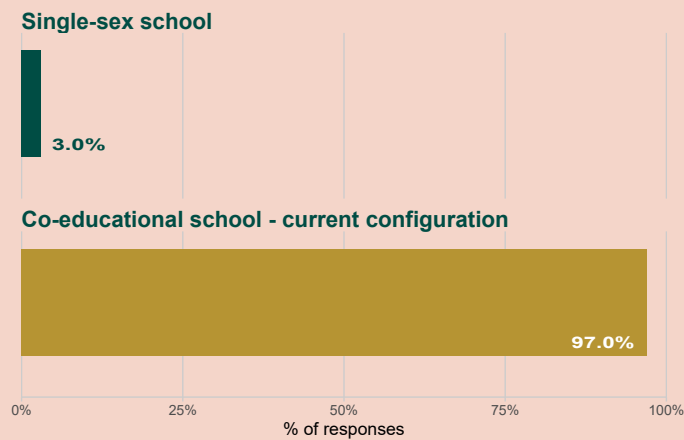

### Language preference

School Response Rate

48%

79 out of 164 households

Overall School Margin of Error

Preferences will be  $\pm 9.1\%$

(indicated by red bar)

## Results from 35 parents and guardians who indicated that they intend to enrol their children in this school in the future

### Co-educational / single-sex preference