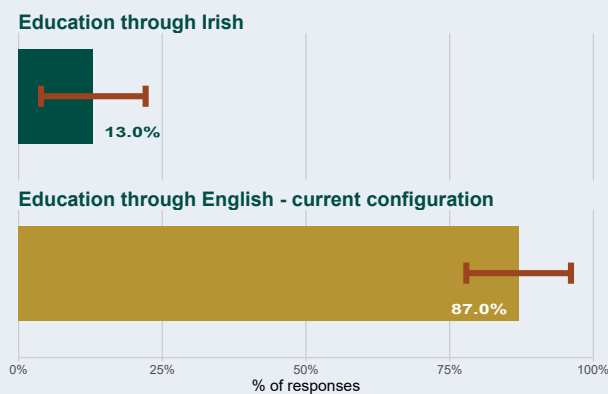

Language preference

School Response Rate

48%

79 out of 164 households

Overall School Margin of Error

Preferences will be $\pm 9.1\%$

(indicated by red bar)