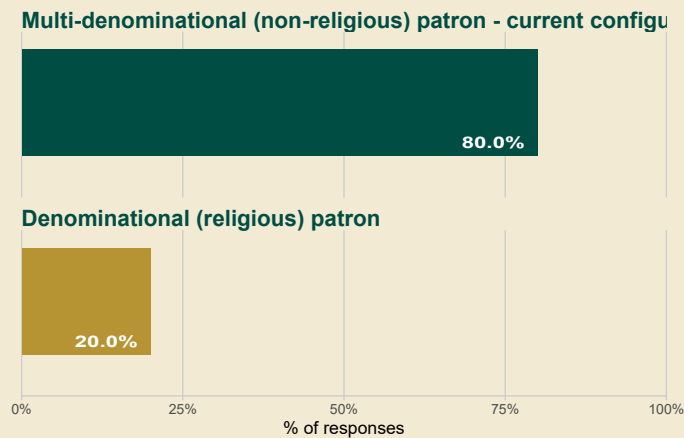

Patronage / ethos preference