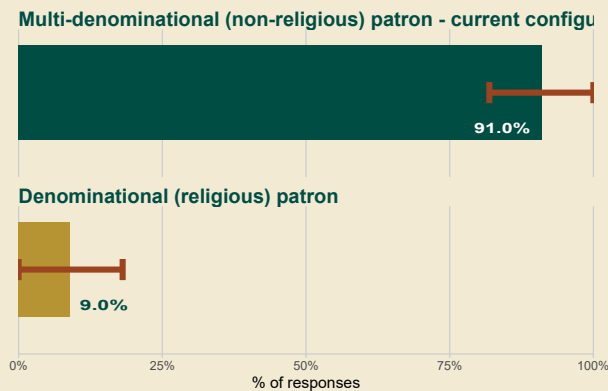

Patronage / ethos preference