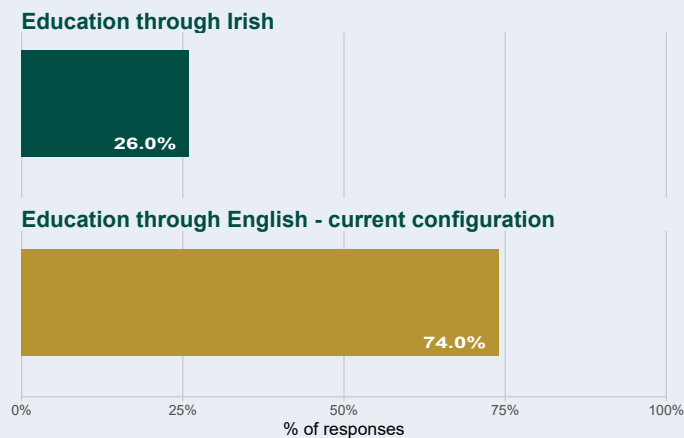

Language preference

Next Steps

The Department of Education and Youth has written to all schools and provided comprehensive information, including on how to understand the survey results and asking each school to reflect on their school-specific report, engage with their school community and consider if the school wishes to request to be included in the first group of schools to action the Primary School Survey results.